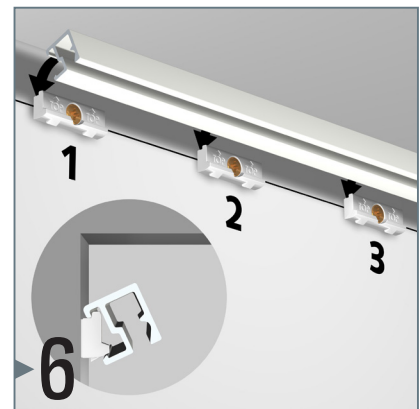

CONTOUR RAIL

3 CLIPS/M - 20 KG/M

installation movie:

FLEXIBLE
SAFE
STRONG