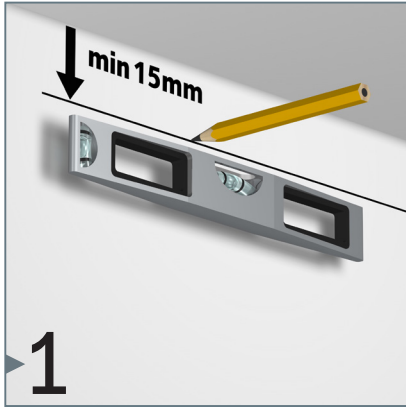

CONTOUR RAIL

3 CLIPS/M - 20 KG/M

installation movie:

FLEXIBLE
SAFE
STRONG