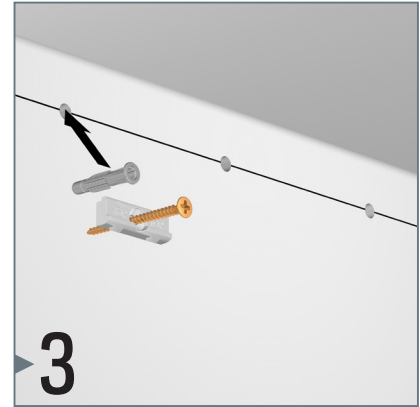

CONTOUR RAIL

3 CLIPS/M - 20 KG/M

installation movie:

FLEXIBLE
SAFE
STRONG