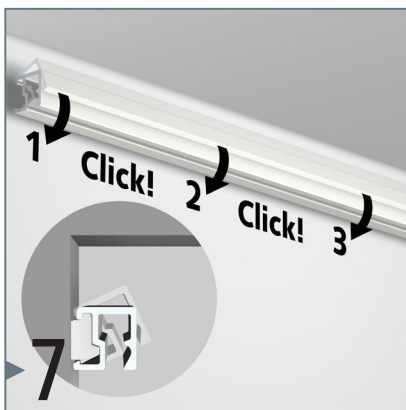

CONTOUR RAIL

3 CLIPS/M - 20 KG/M

installation movie:

FLEXIBLE
SAFE
STRONG