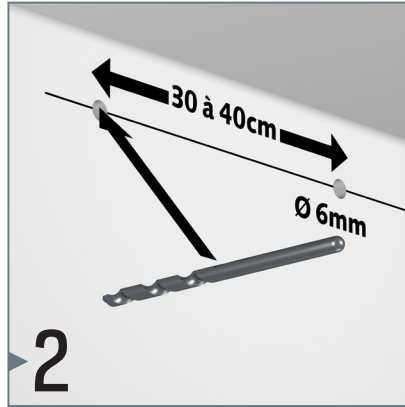

CONTOUR RAIL

3 CLIPS/M - 20 KG/M

installation movie:

FLEXIBLE
SAFE
STRONG