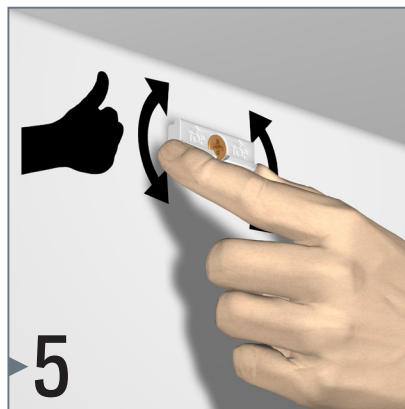

CONTOUR RAIL

3 CLIPS/M - 20 KG/M

installation movie:

FLEXIBLE
SAFE
STRONG